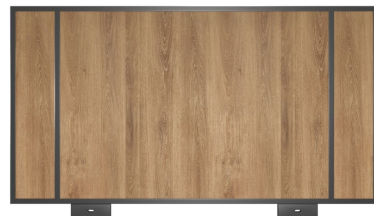

## Headboard full/double

**Model: CG-SR-1401A**  
**Series: Felix**

Desc: Headboard full/double  
Size: W56"x D1"x H30"  
Frame Material: Steel  
Frame Finish: Powder coated  
Board Material: TFL  
Board Thickness: 18mm  
Fully Assembled  
Limited 10 Year Warranty